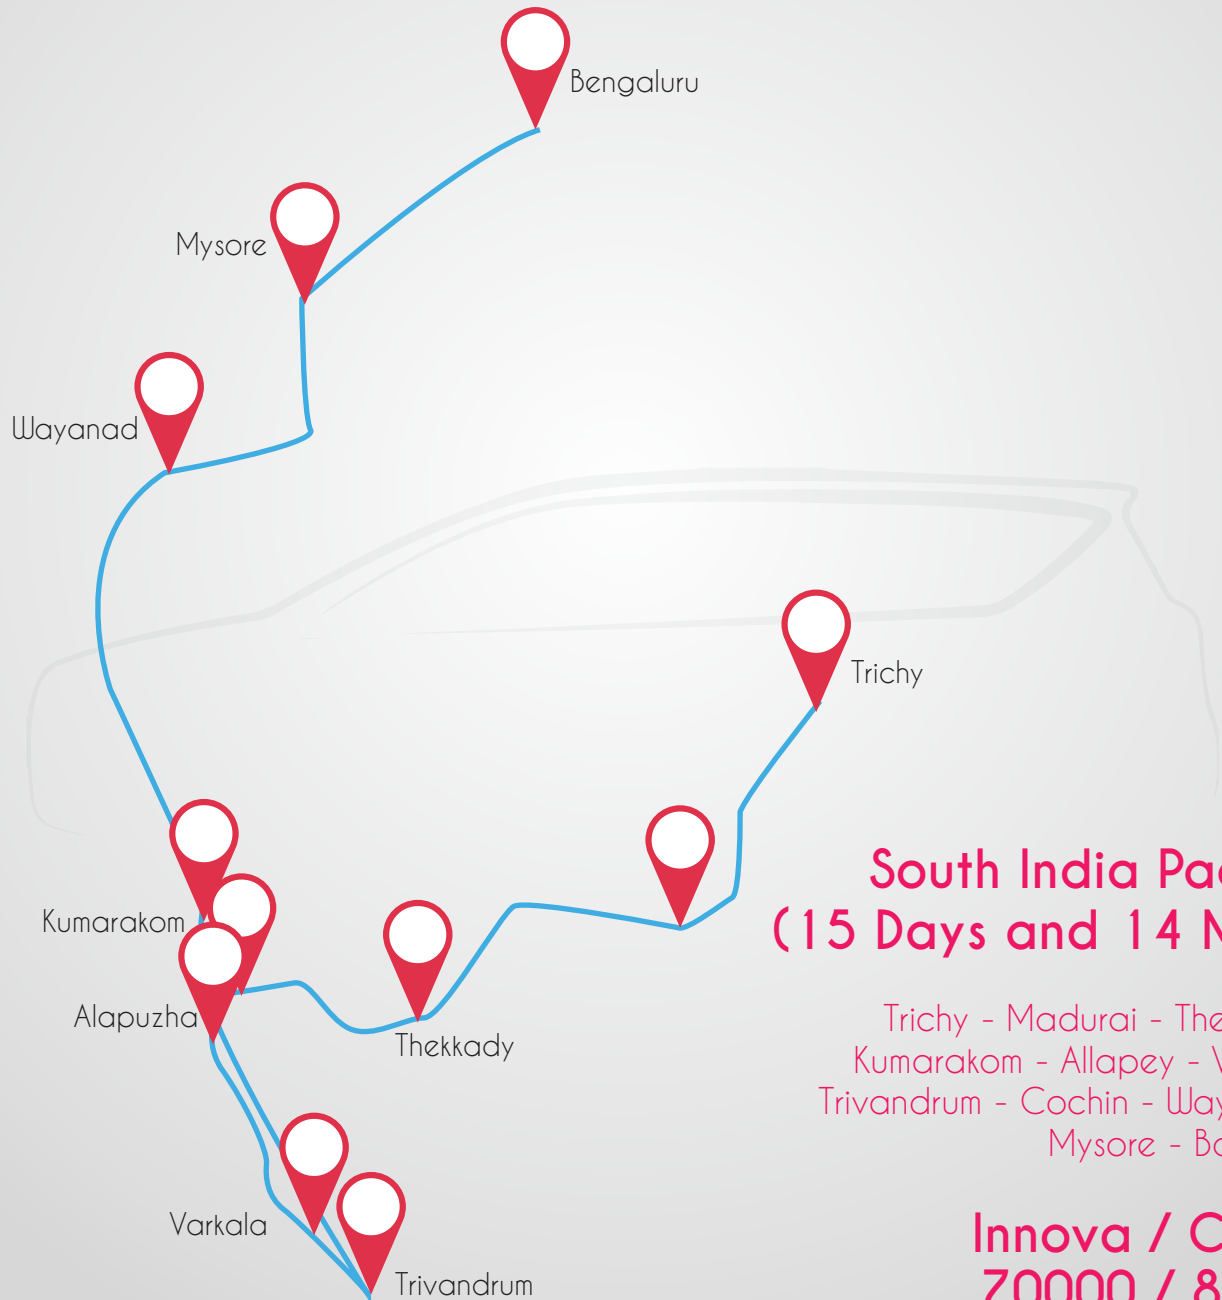

TOUR PACKAGES

* Hire Charges is inclusive of permit charges, toll charges
Hire Charges is exclusive of Parking fees
Drivers Charges of 300-500 / day should be given