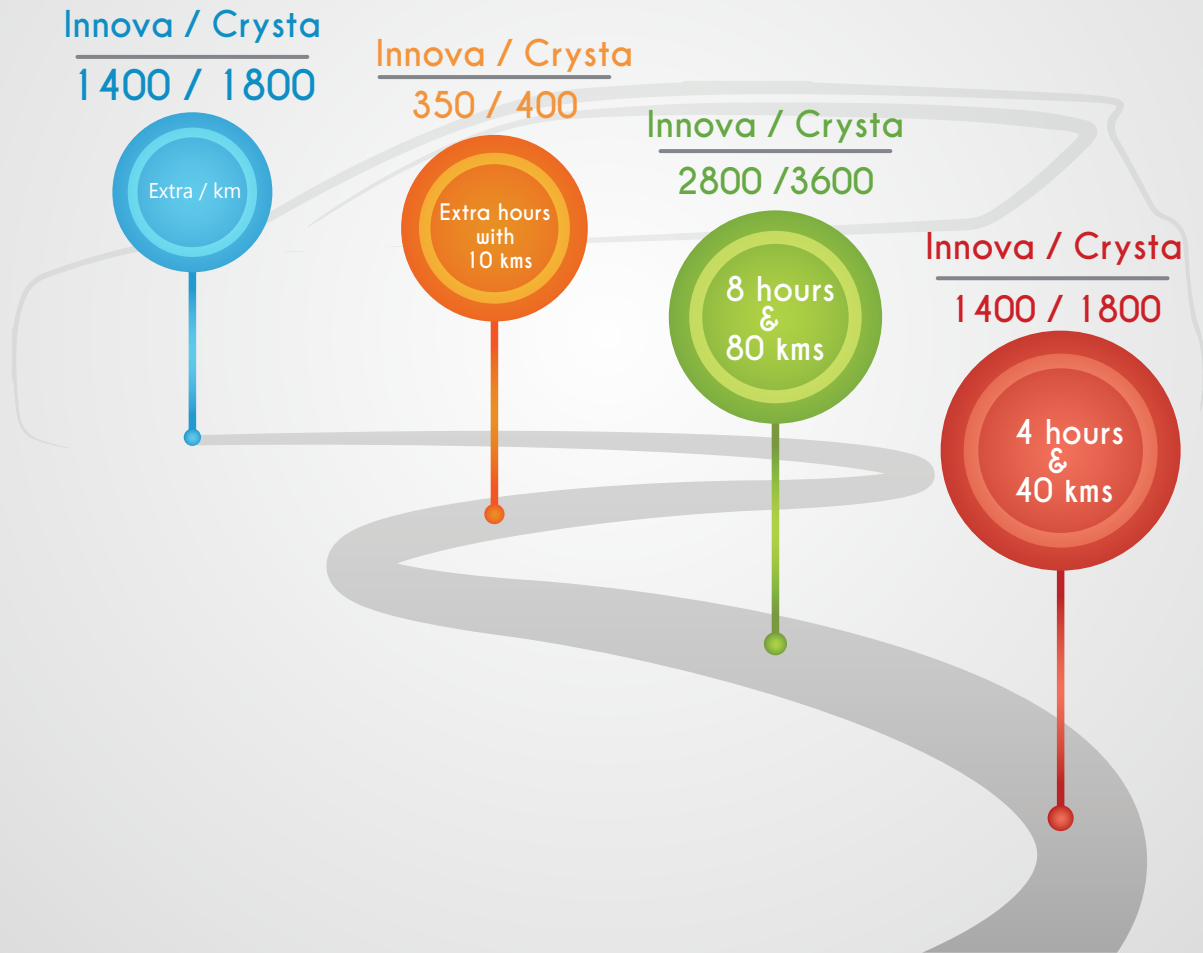

LOCAL TRANSFERS

*Crossing 4 hours billing will be made for 8 hours package.

Crossing 8 hours billing will be made for 12 hours package.